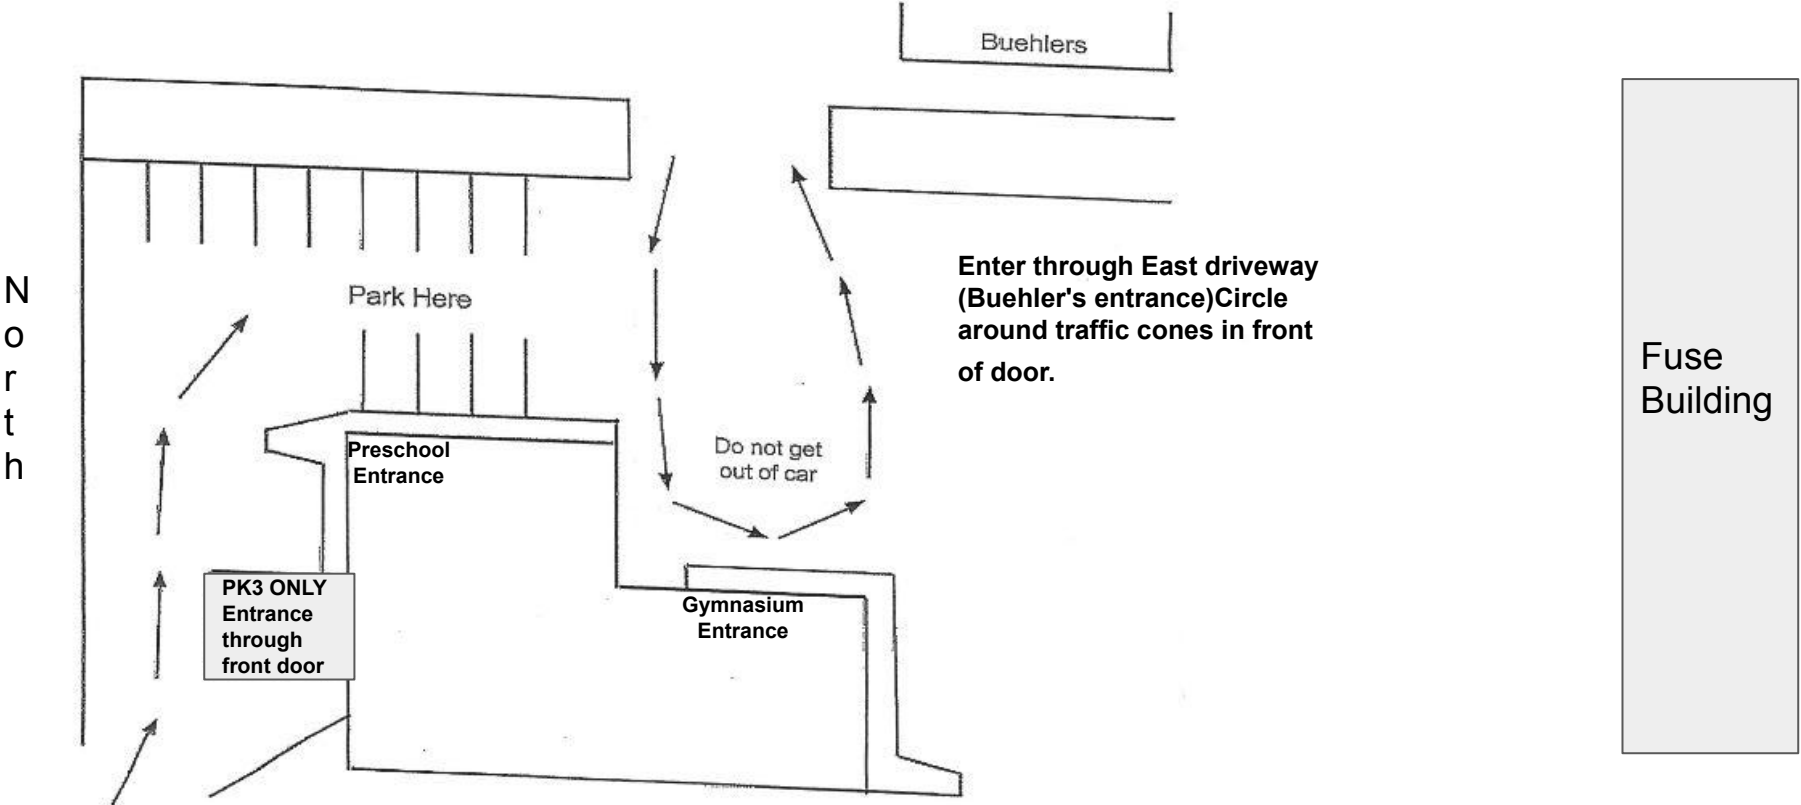

# 2020-2021 Morning Drop Off Procedures

Enter through East driveway (Buehler's entrance) Circle around traffic cones in front of door.

Do not get out of car

PK3 ONLY Entrance through front door

Preschool Entrance

Gymnasium Entrance

Park Here

Buehlers

Fuse Building

N  
o  
r  
t  
h

If you need to enter the building with your K-6 student. Please enter through the PK4 entrance.

# 2020-2021 Afternoon Dismissal Procedures

If you need to enter the building. Please use the north driveway (Rt 18 entrance) , park and enter through the front lobby entrance.