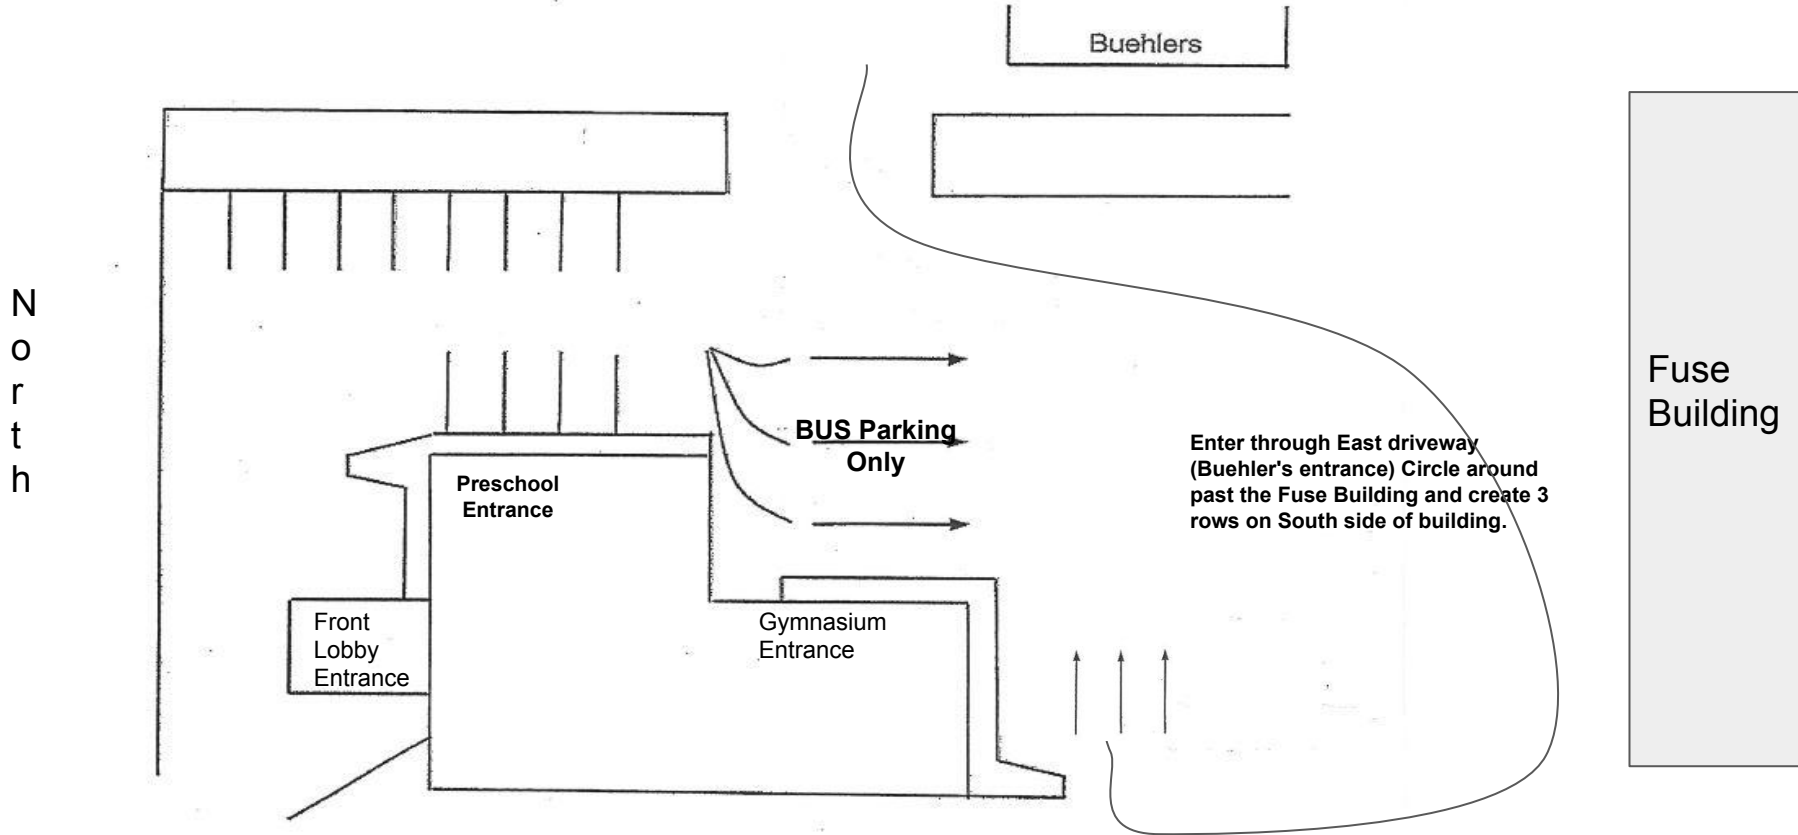

# 2020-2021 Morning Drop Off Procedures

Enter through East driveway (Buehler's entrance) Circle around traffic cones in front of door.

Do not get out of car

PK3 ONLY Entrance through front door

Preschool Entrance

Gymnasium Entrance

Park Here

Buehlers

Fuse Building

N  
o  
r  
t  
h

If you need to enter the building with your K-6 student. Please enter through the PK4 entrance.

# 2020-2021 Afternoon Dismissal Procedures

If you need to enter the building. Please use the north driveway (Rt 18 entrance) , park and enter through the front lobby entrance.